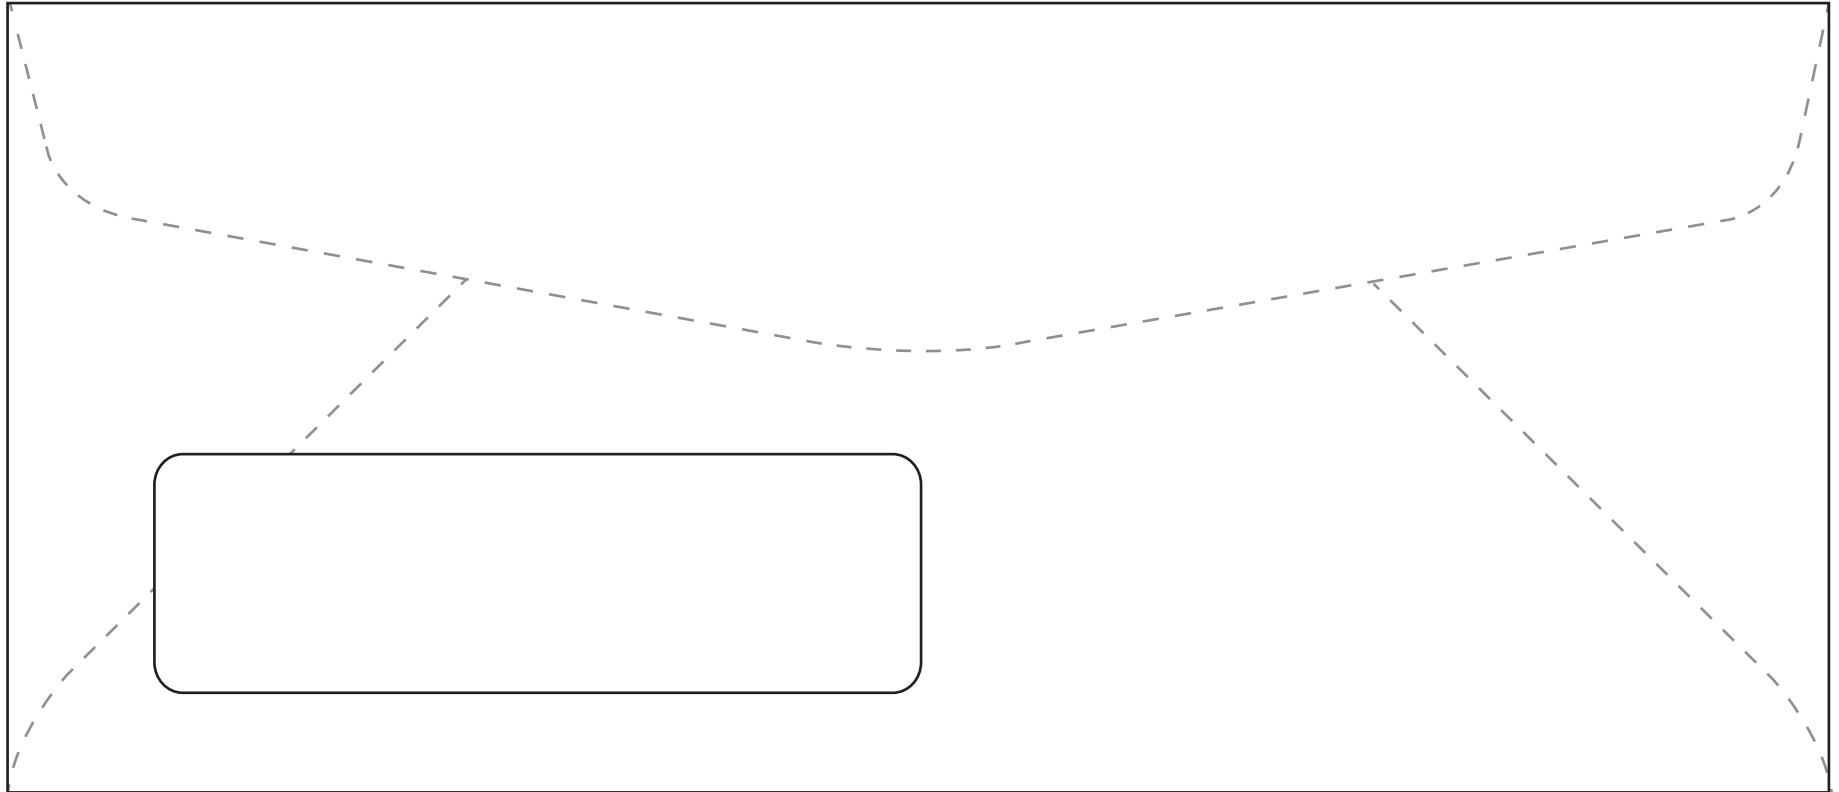

#10 "F Short" Commercial Window

Envelope size: 4 1/8" x 9 1/2"

Window size: 1 1/4" x 4"

Window Location: 3/4" from left - 1/2" from bottom

This template is for reference only

The **Supplies Shops**.com

Visit Us at SuppliesShops.com

or Call Toll Free (855) 632-8520

To print at full size - remember to set your page scaling/size to "None" or "Actual Size"