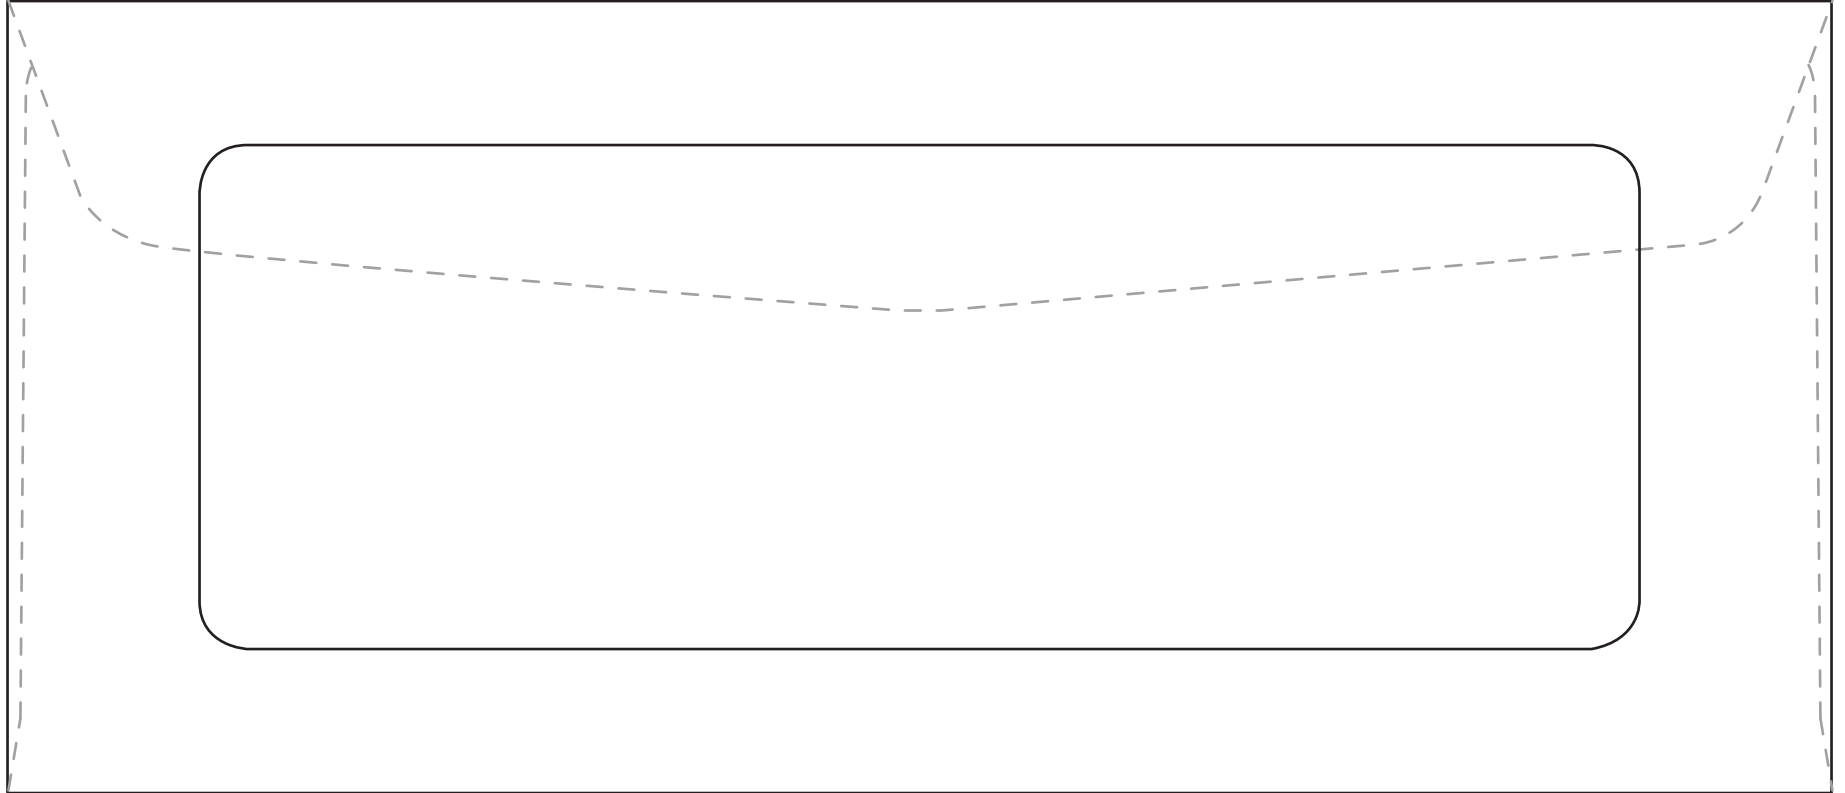

4 1/8 x 9 1/2 Showcase Window (Prod. 3111)

Envelope Size: 4 1/8" x 9 1/2"

Window Size: 2 5/8" x 7 1/2"

Window Location: 1" from left- 3/4" from bottom

This template is for reference only

The **Supplies Shops**.com