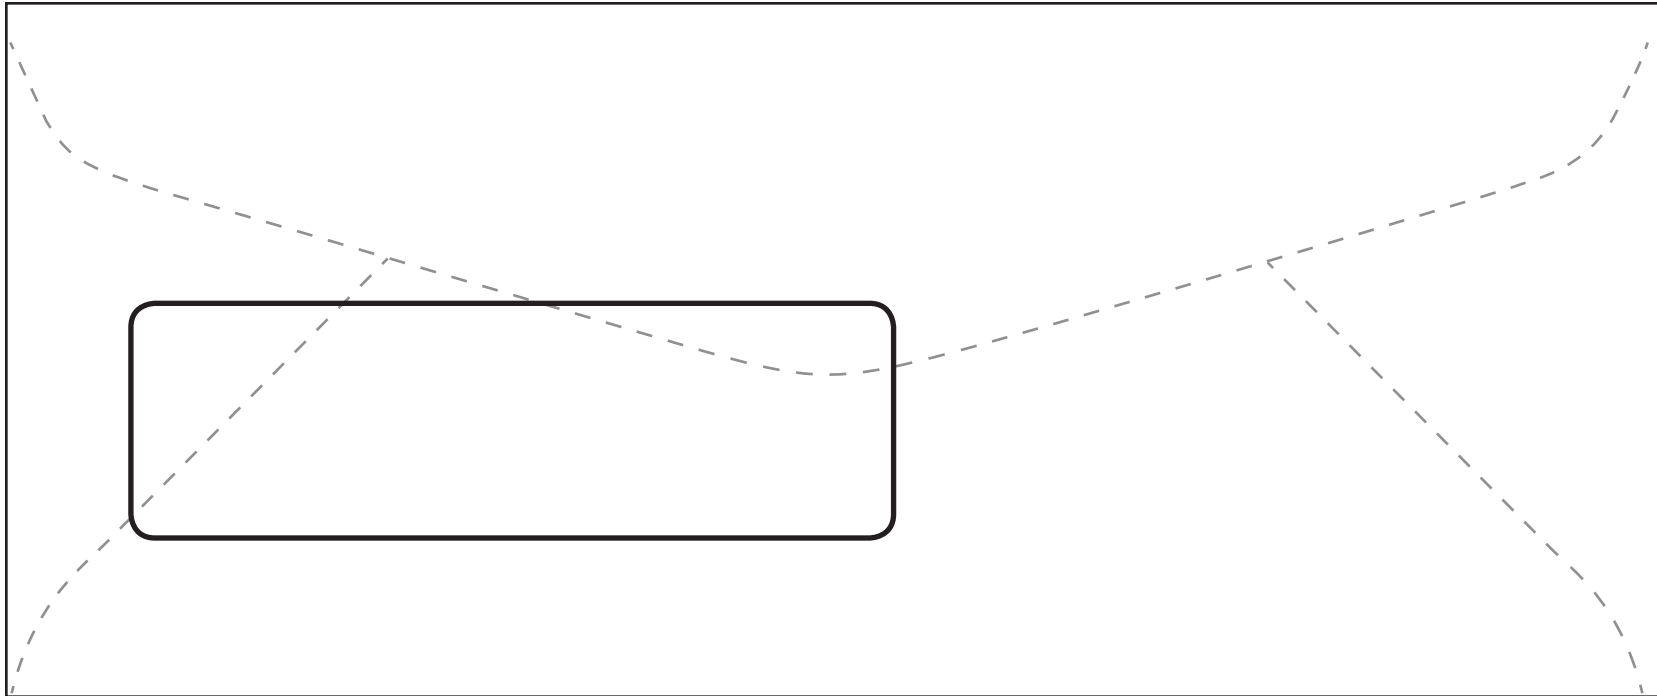

#8⁵/₈ #1 Commercial Window

Envelope size: 3⁵/₈" x 8⁵/₈"

Window size: 1¹/₄" x 4"

Window location: ⁵/₈" from left - ¹³/₁₆" from bottom

This template is for reference only

The **Supplies Shops**.com

Visit Us at SuppliesShops.com

or Call Toll Free (855) 632-8520

To print at full size - remember to set your page scaling/size to "None" or "Actual Size"