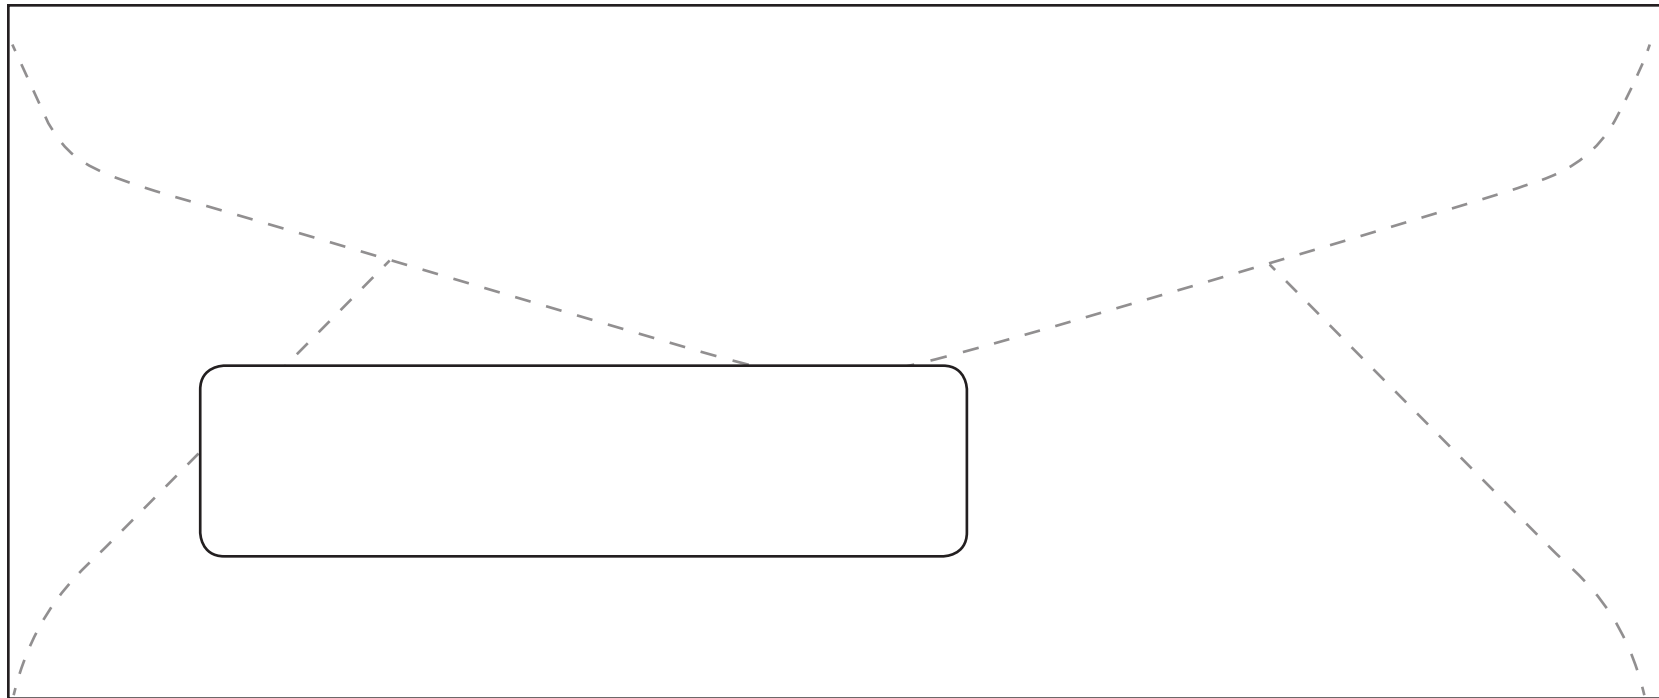

#8⁵/₈ #2 Commercial Window

Envelope size: 3⁵/₈" x 8⁵/₈"

Window size: 1" x 4"

Window location: 1" from left - 3/4" from bottom

This template is for reference only

The **Supplies Shops**.com

Visit Us at SuppliesShops.com

or Call Toll Free (855) 632-8520

To print at full size - remember to set your page scaling/size to "None" or "Actual Size"